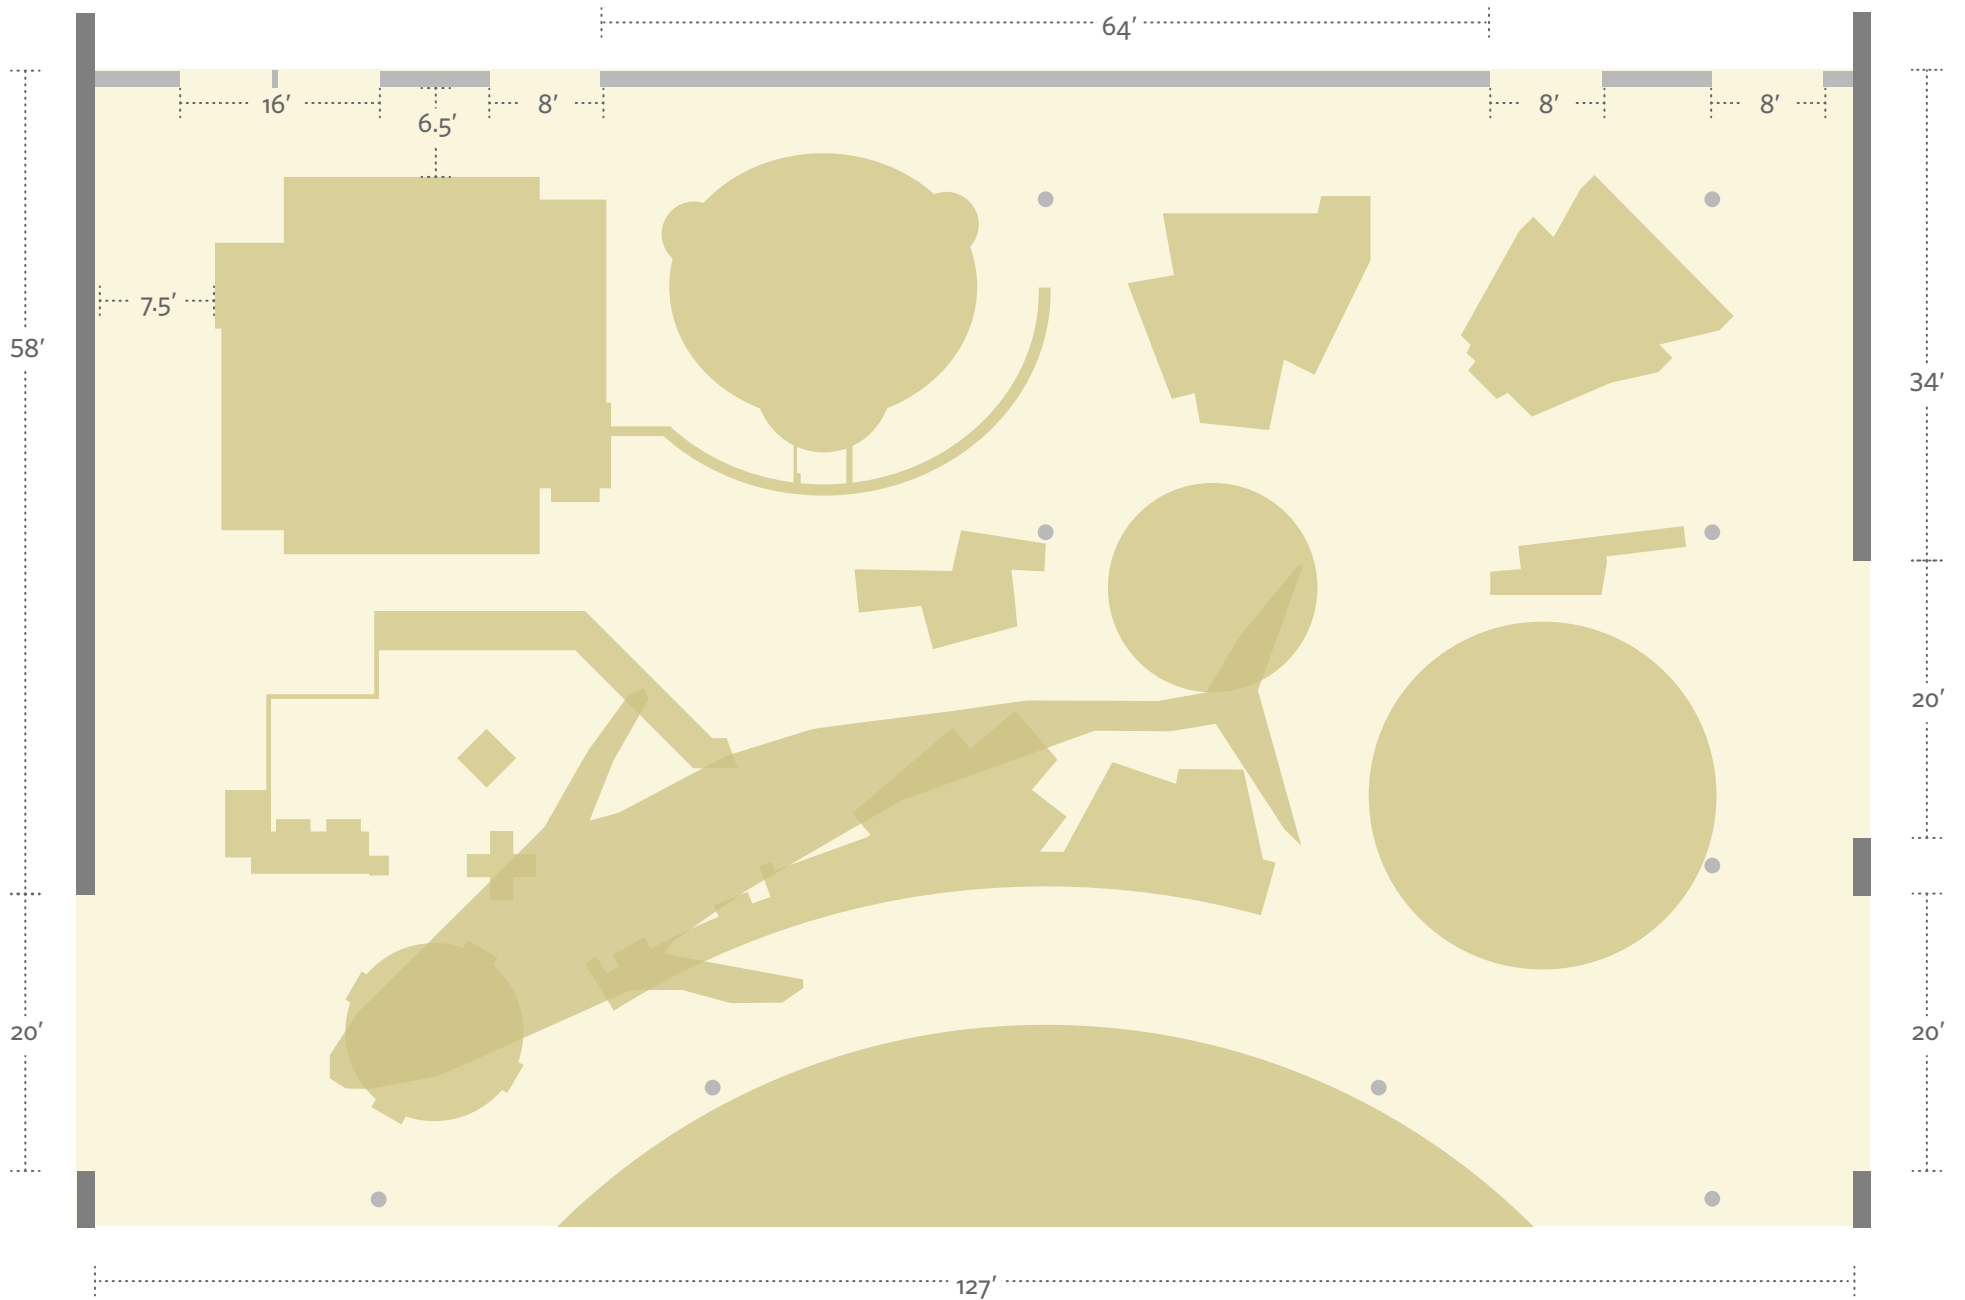

WEST PAVILION

LEGEND: ■ wall/structure/off-limits □ open event floor space ■ water ■ stairs/elevator ■ exhibit