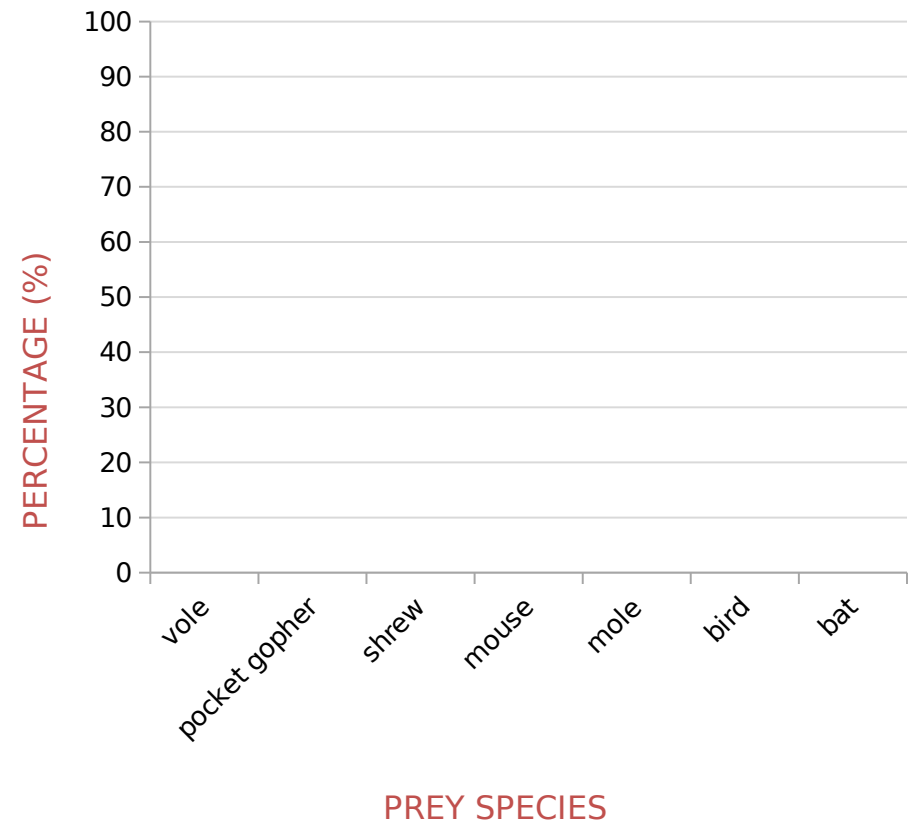

What do owls eat?

OWL PELLETS

PART 1 Record the number of skulls that you find in your owl pellet.

PREY SPECIES	Number of skulls
Vole	
Pocket gopher	
Shrew	
Mouse	
Mole	
Bird	
Bat	
TOTAL	

Name _____

Date _____

What do owls eat?

OWL PELLETS

PART 2 Record the CLASS DATA here and graph your results.

PREY SPECIES	TOTAL number of each species	FRACTION of barn owl diet	PERCENTAGE of barn owl diet
Vole			
Pocket gopher			
Shrew			
Mouse			
Mole			
Bird			
Bat			
TOTAL			

PERCENTAGE (%) OF PREY SPECIES FOUND IN OWL PELLETS

WHICH PREY SPECIES WAS EATEN THE MOST BY THE OWLS?

Name _____

Date _____