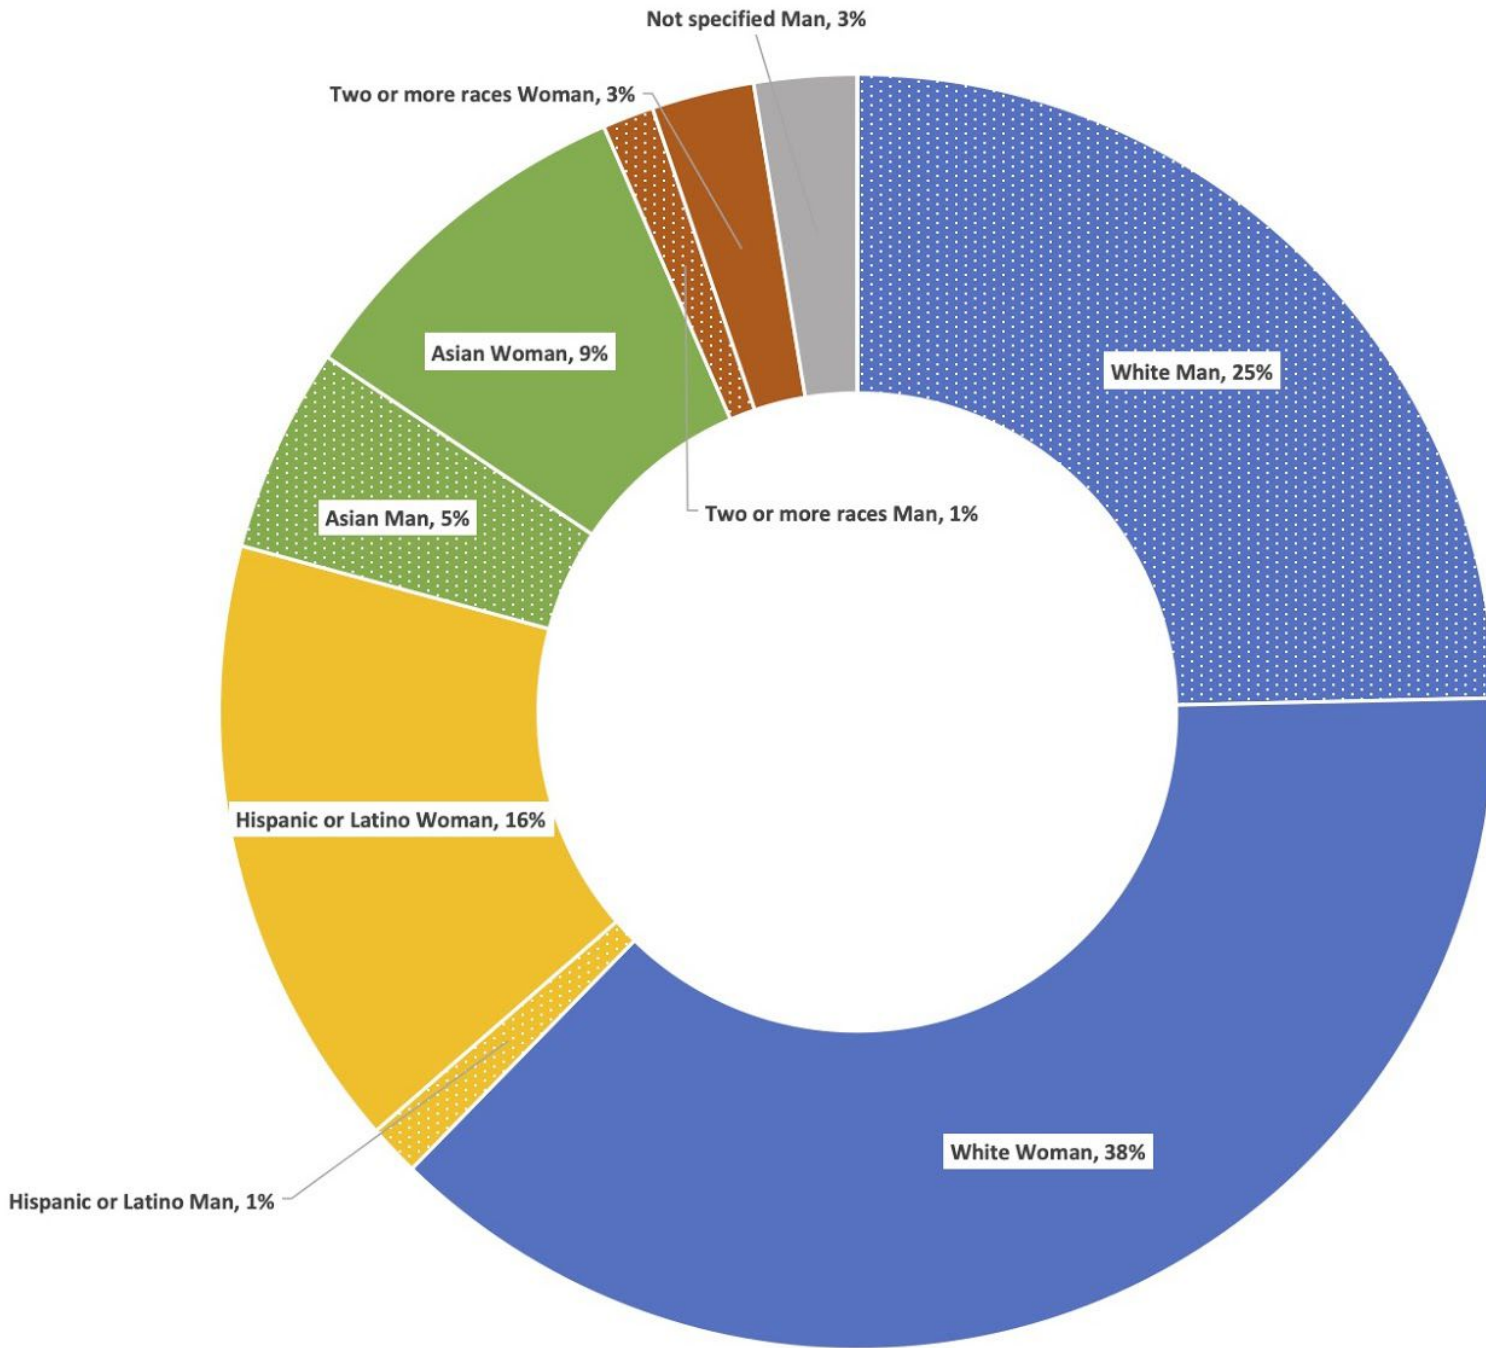

IBSS Race/Ethnicity & Gender

Based on Oct 1, 2020 data (77 Regular/Temp employees)